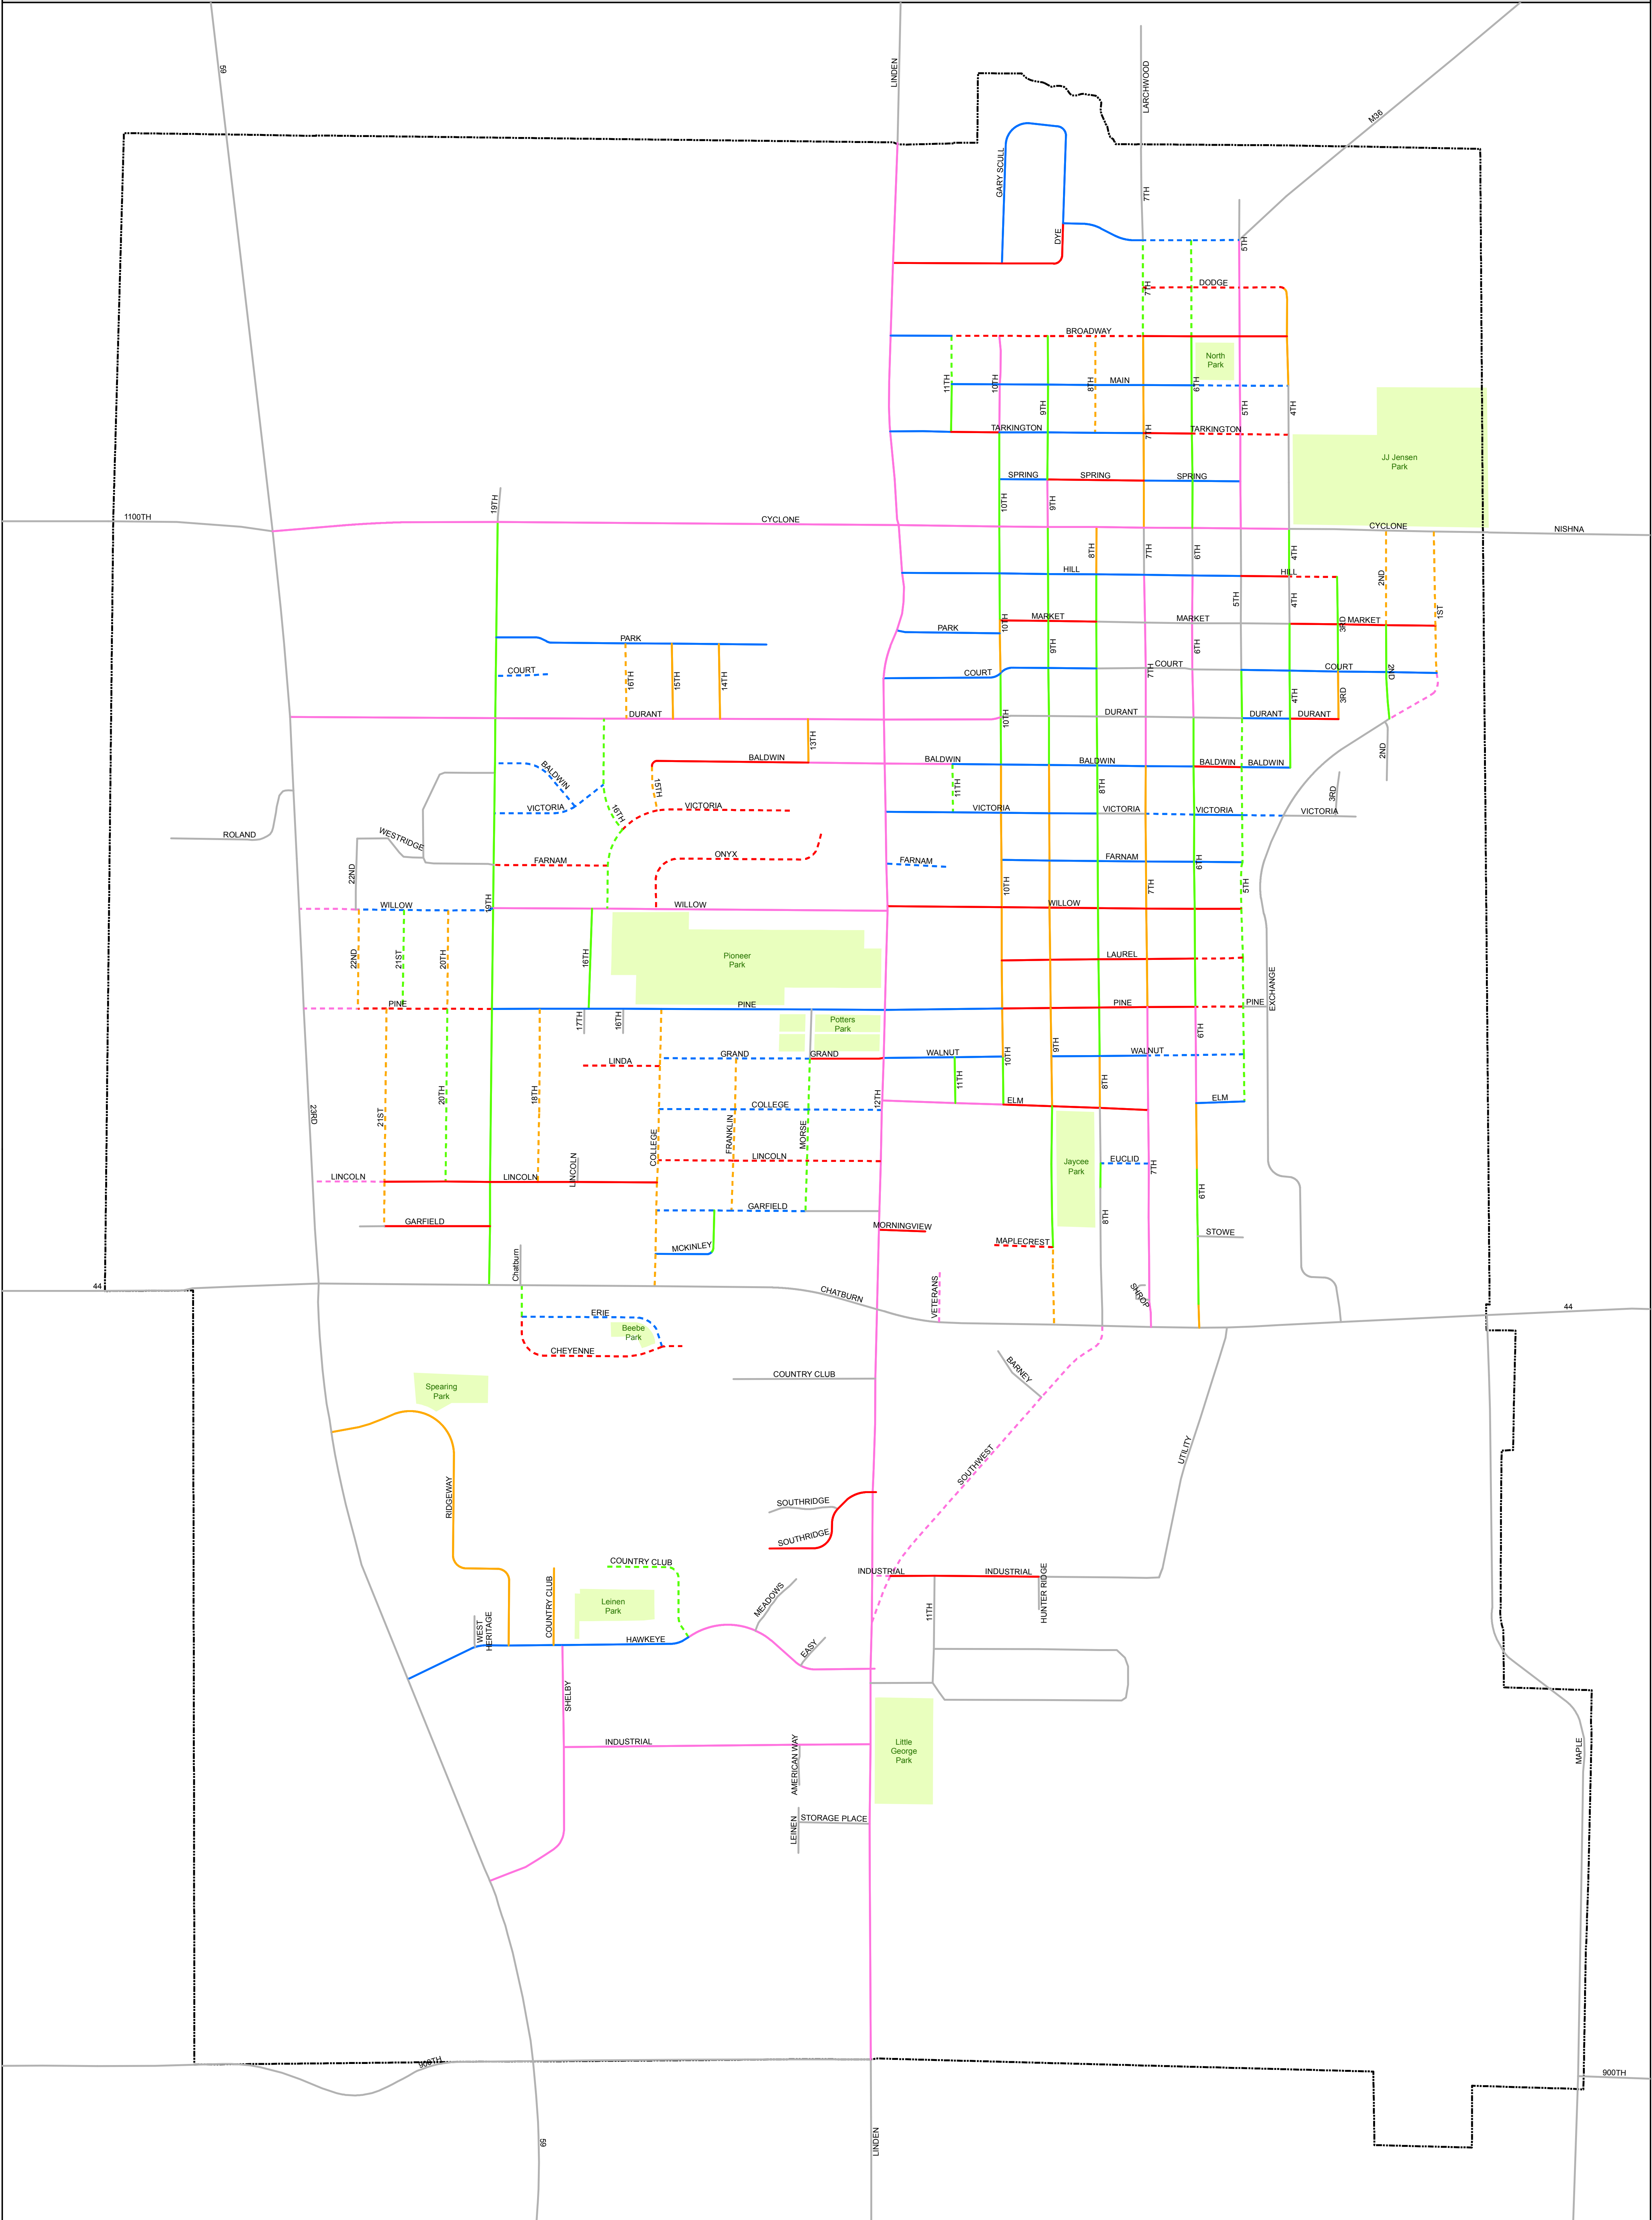

Parking ~ City of Harlan, Iowa

Existing "No Parking" Signage

- Both Sides
- East Side Only
- North Side Only
- South Side Only
- West Side Only

Needed "No Parking" Signage

- - - Both Sides
- - - East Side Only
- - - North Side Only
- - - South Side Only
- - - West Side Only

Shelby County GIS Department
 612 Court Street
 Harlan, IA 51537
 (712)755-3831

Map: Harlan_Parking
 Date Printed: 7/24/2017

Coordinate System: NAD 1983, Iowa State Plane South
 Projection: Lamber Conformal Conic