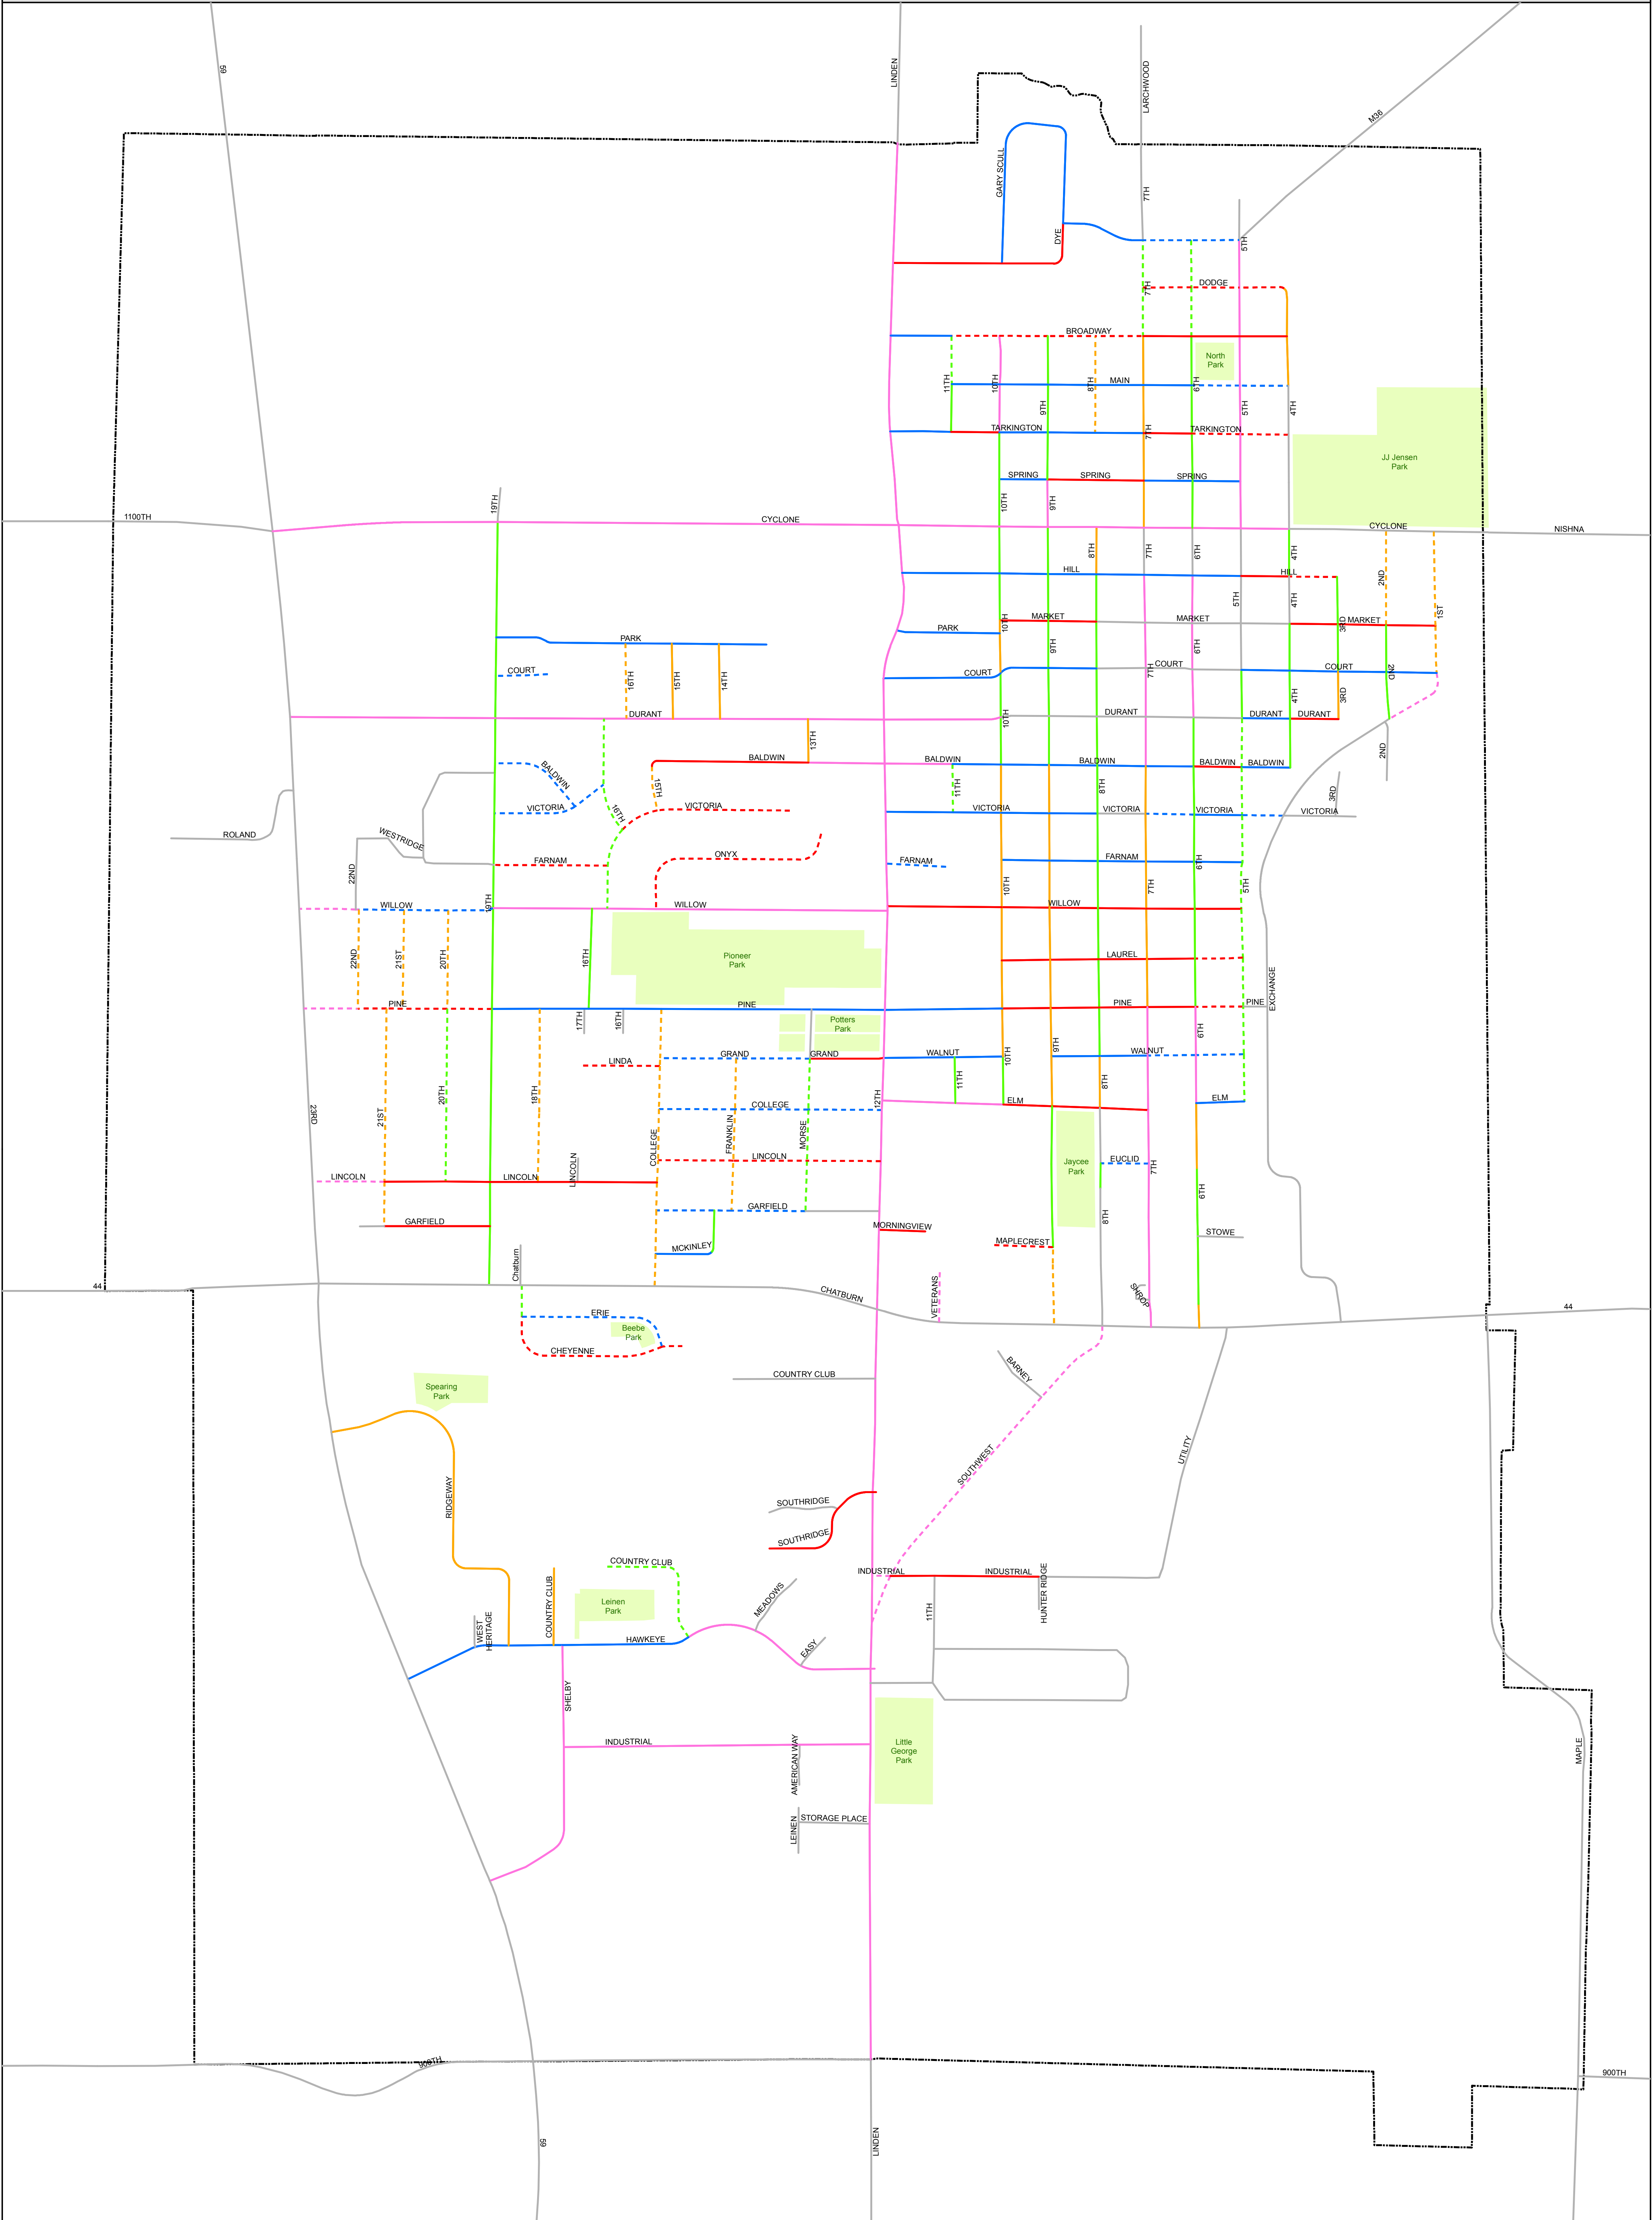

Parking ~ City of Harlan, Iowa

Existing "No Parking" Signage

- Both Sides
- East Side Only
- North Side Only
- South Side Only
- West Side Only

Needed "No Parking" Signage

- - - Both Sides
- - - East Side Only
- - - North Side Only
- - - South Side Only
- - - West Side Only

Shelby County GIS Department
 612 Court Street
 Harlan, IA 51537
 (712)755-3831

Map: Harlan_Parking
 Date Printed: 6/1/2017

Coordinate System: NAD 1983, Iowa State Plane South
 Projection: Lamber Conformal Conic