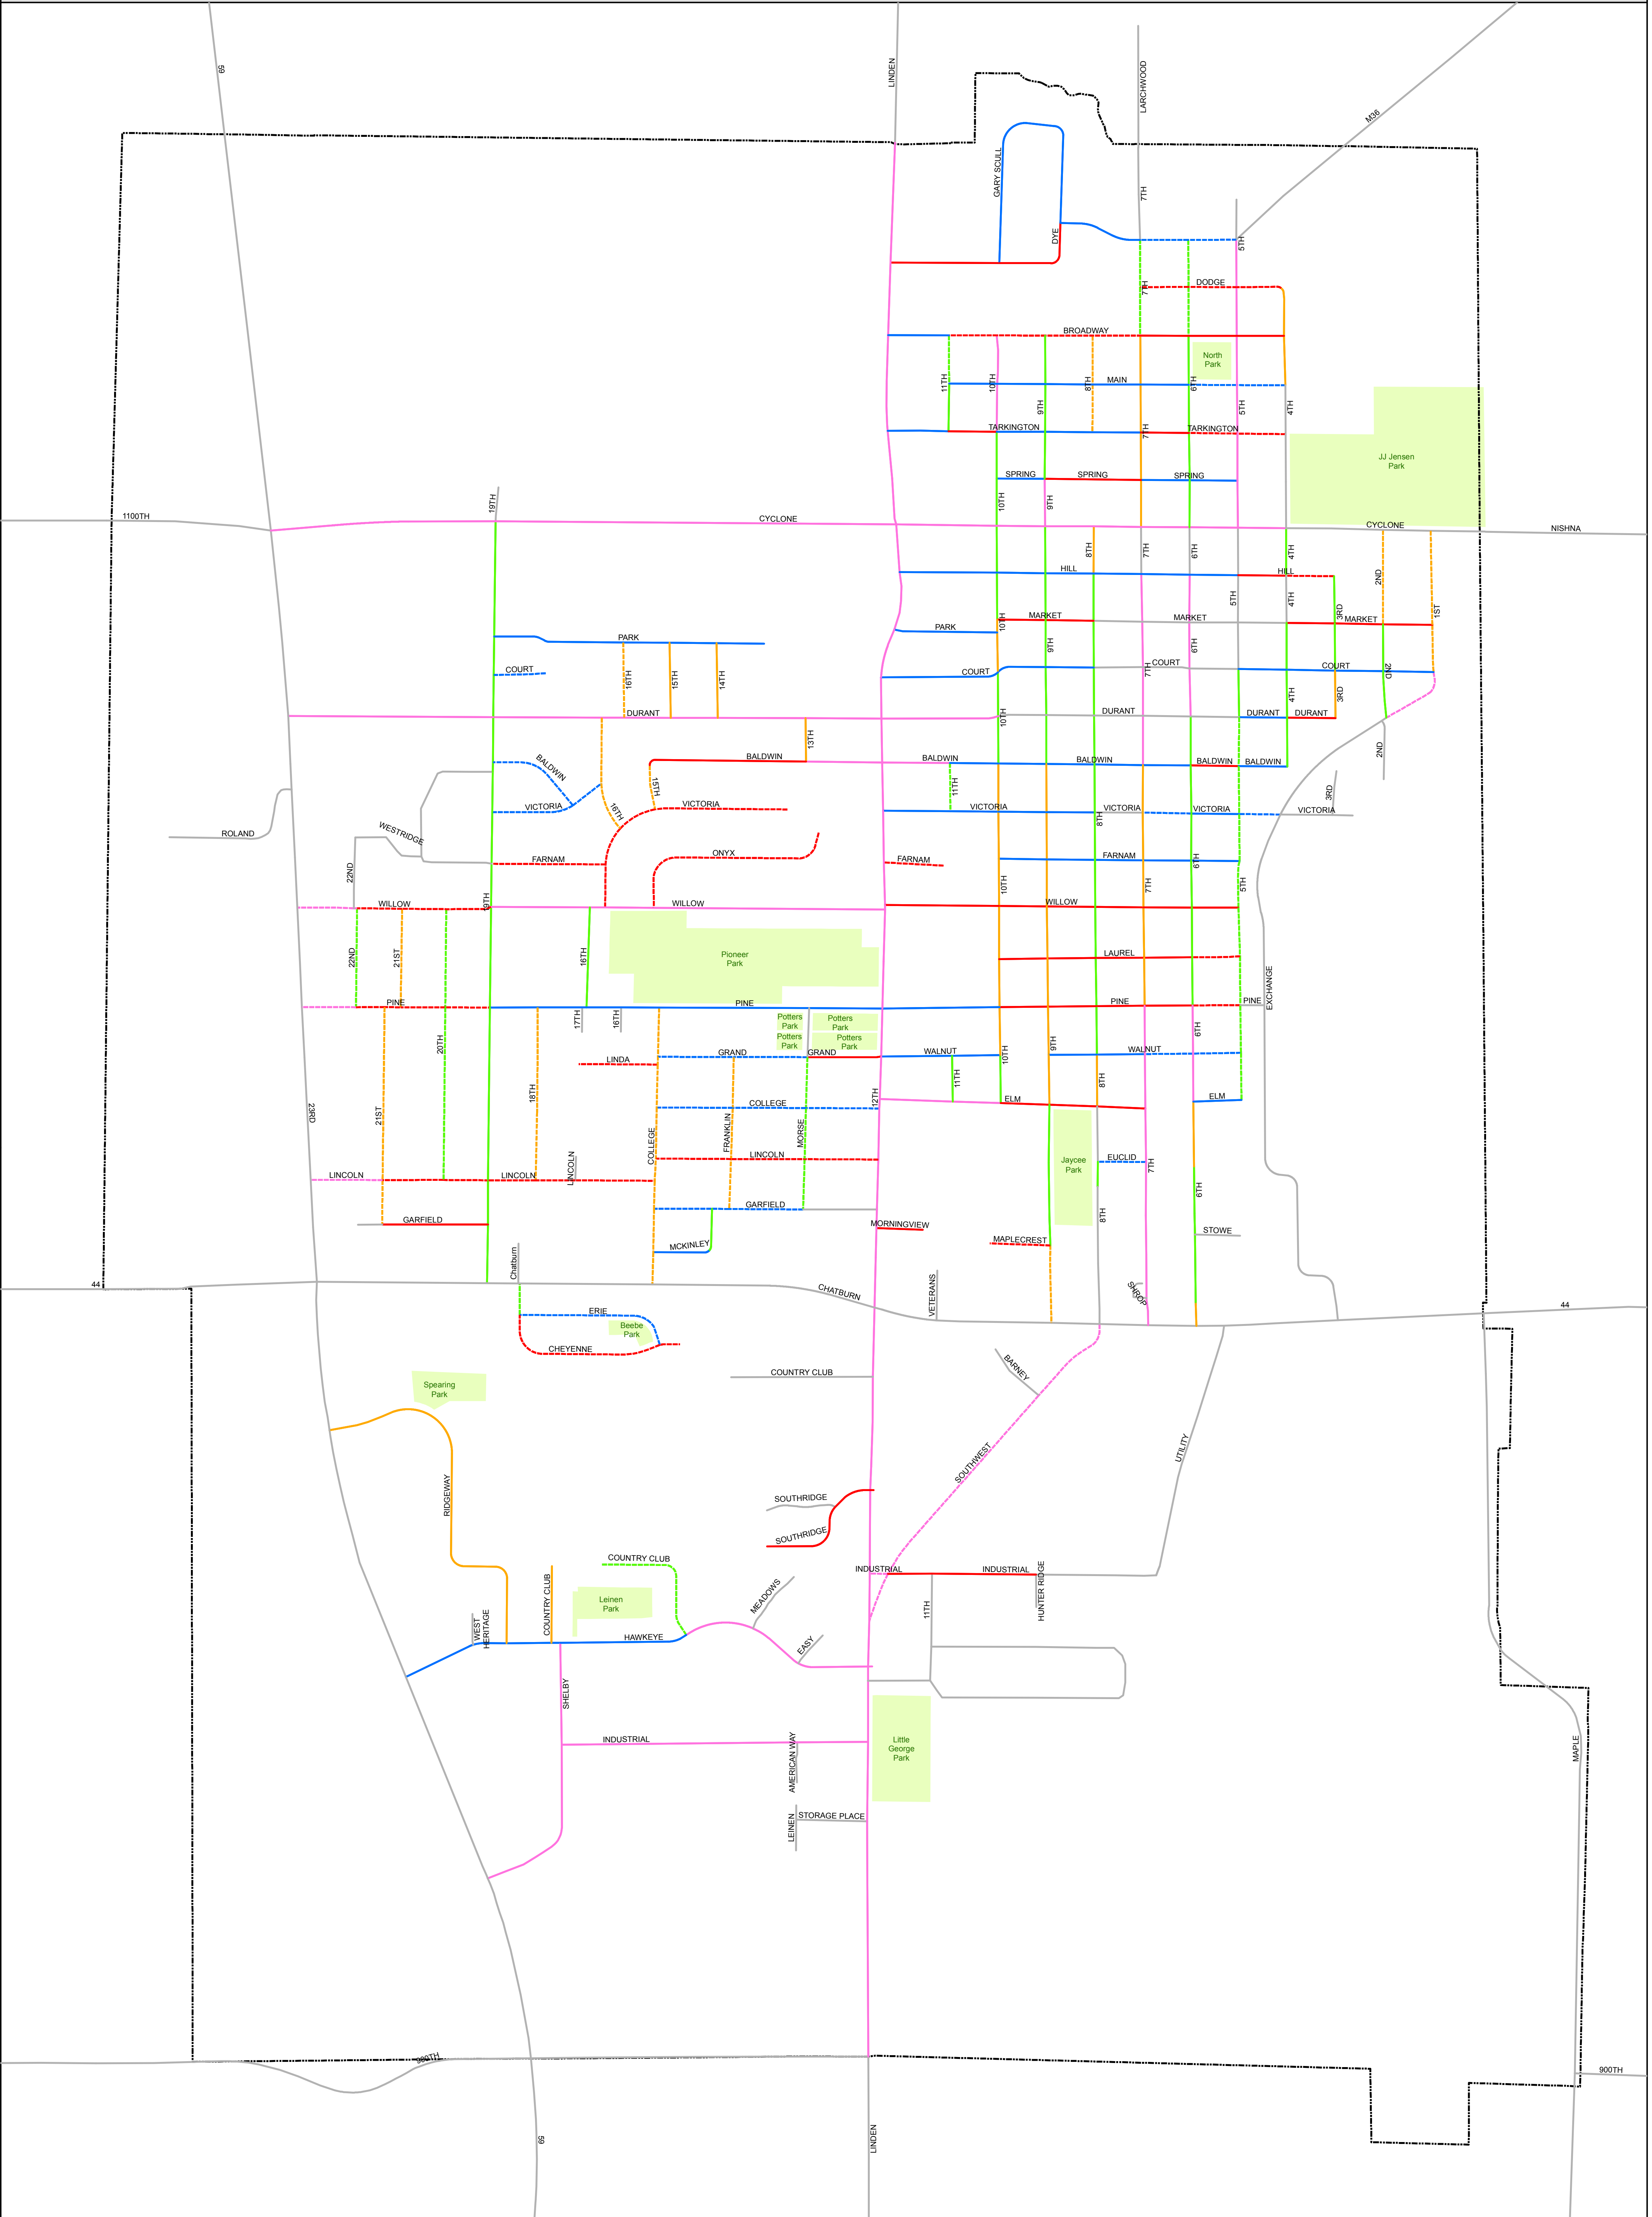

Parking ~ City of Harlan, Iowa

Existing "No Parking" Signage

- Both Sides
- East Side Only
- North Side Only
- South Side Only
- West Side Only

Needed "No Parking" Signage

- - - Both Sides
- - - East Side Only
- - - North Side Only
- - - South Side Only
- - - West Side Only

Shelby County GIS Department
 612 Court Street
 Harlan, IA 51537
 (712)755-3831

Map: Harlan_Parking
 Date Printed: 5/2/2017

Coordinate System: NAD 1983, Iowa State Plane South
 Projection: Lamber Conformal Conic